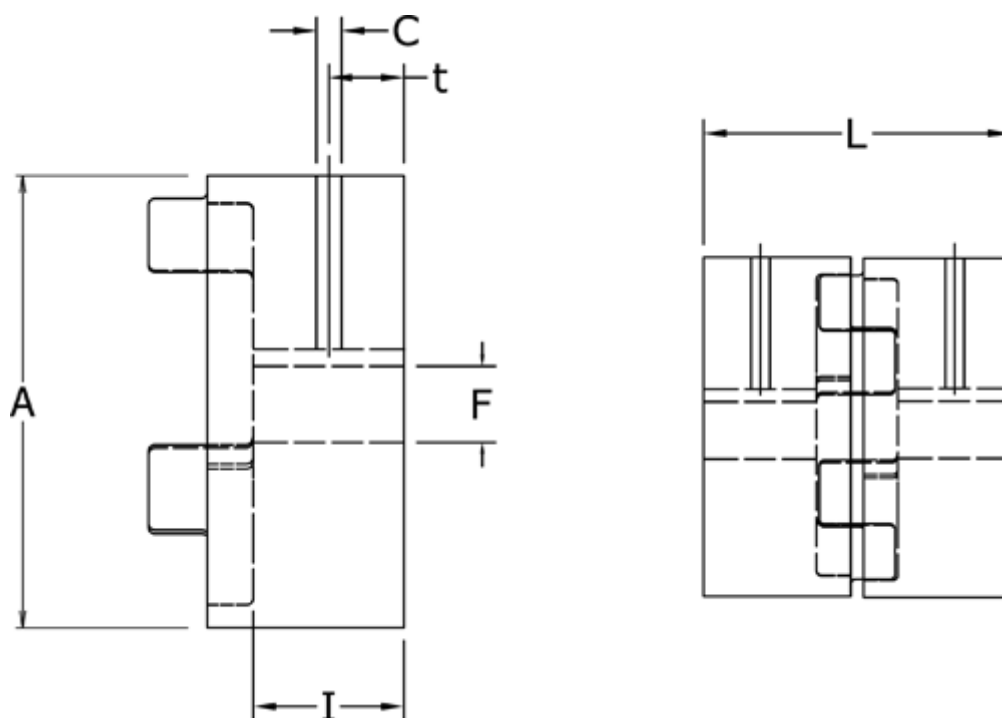

Article number: 3335024F022

Description: Coupling hub Klonex ES 24/28
ALU Aluminium, Bore 22H7 mm w/keyway & setscrew

Measures

A = 55
C = M5
F = 22
I = 30
L = 78
t = 10.0